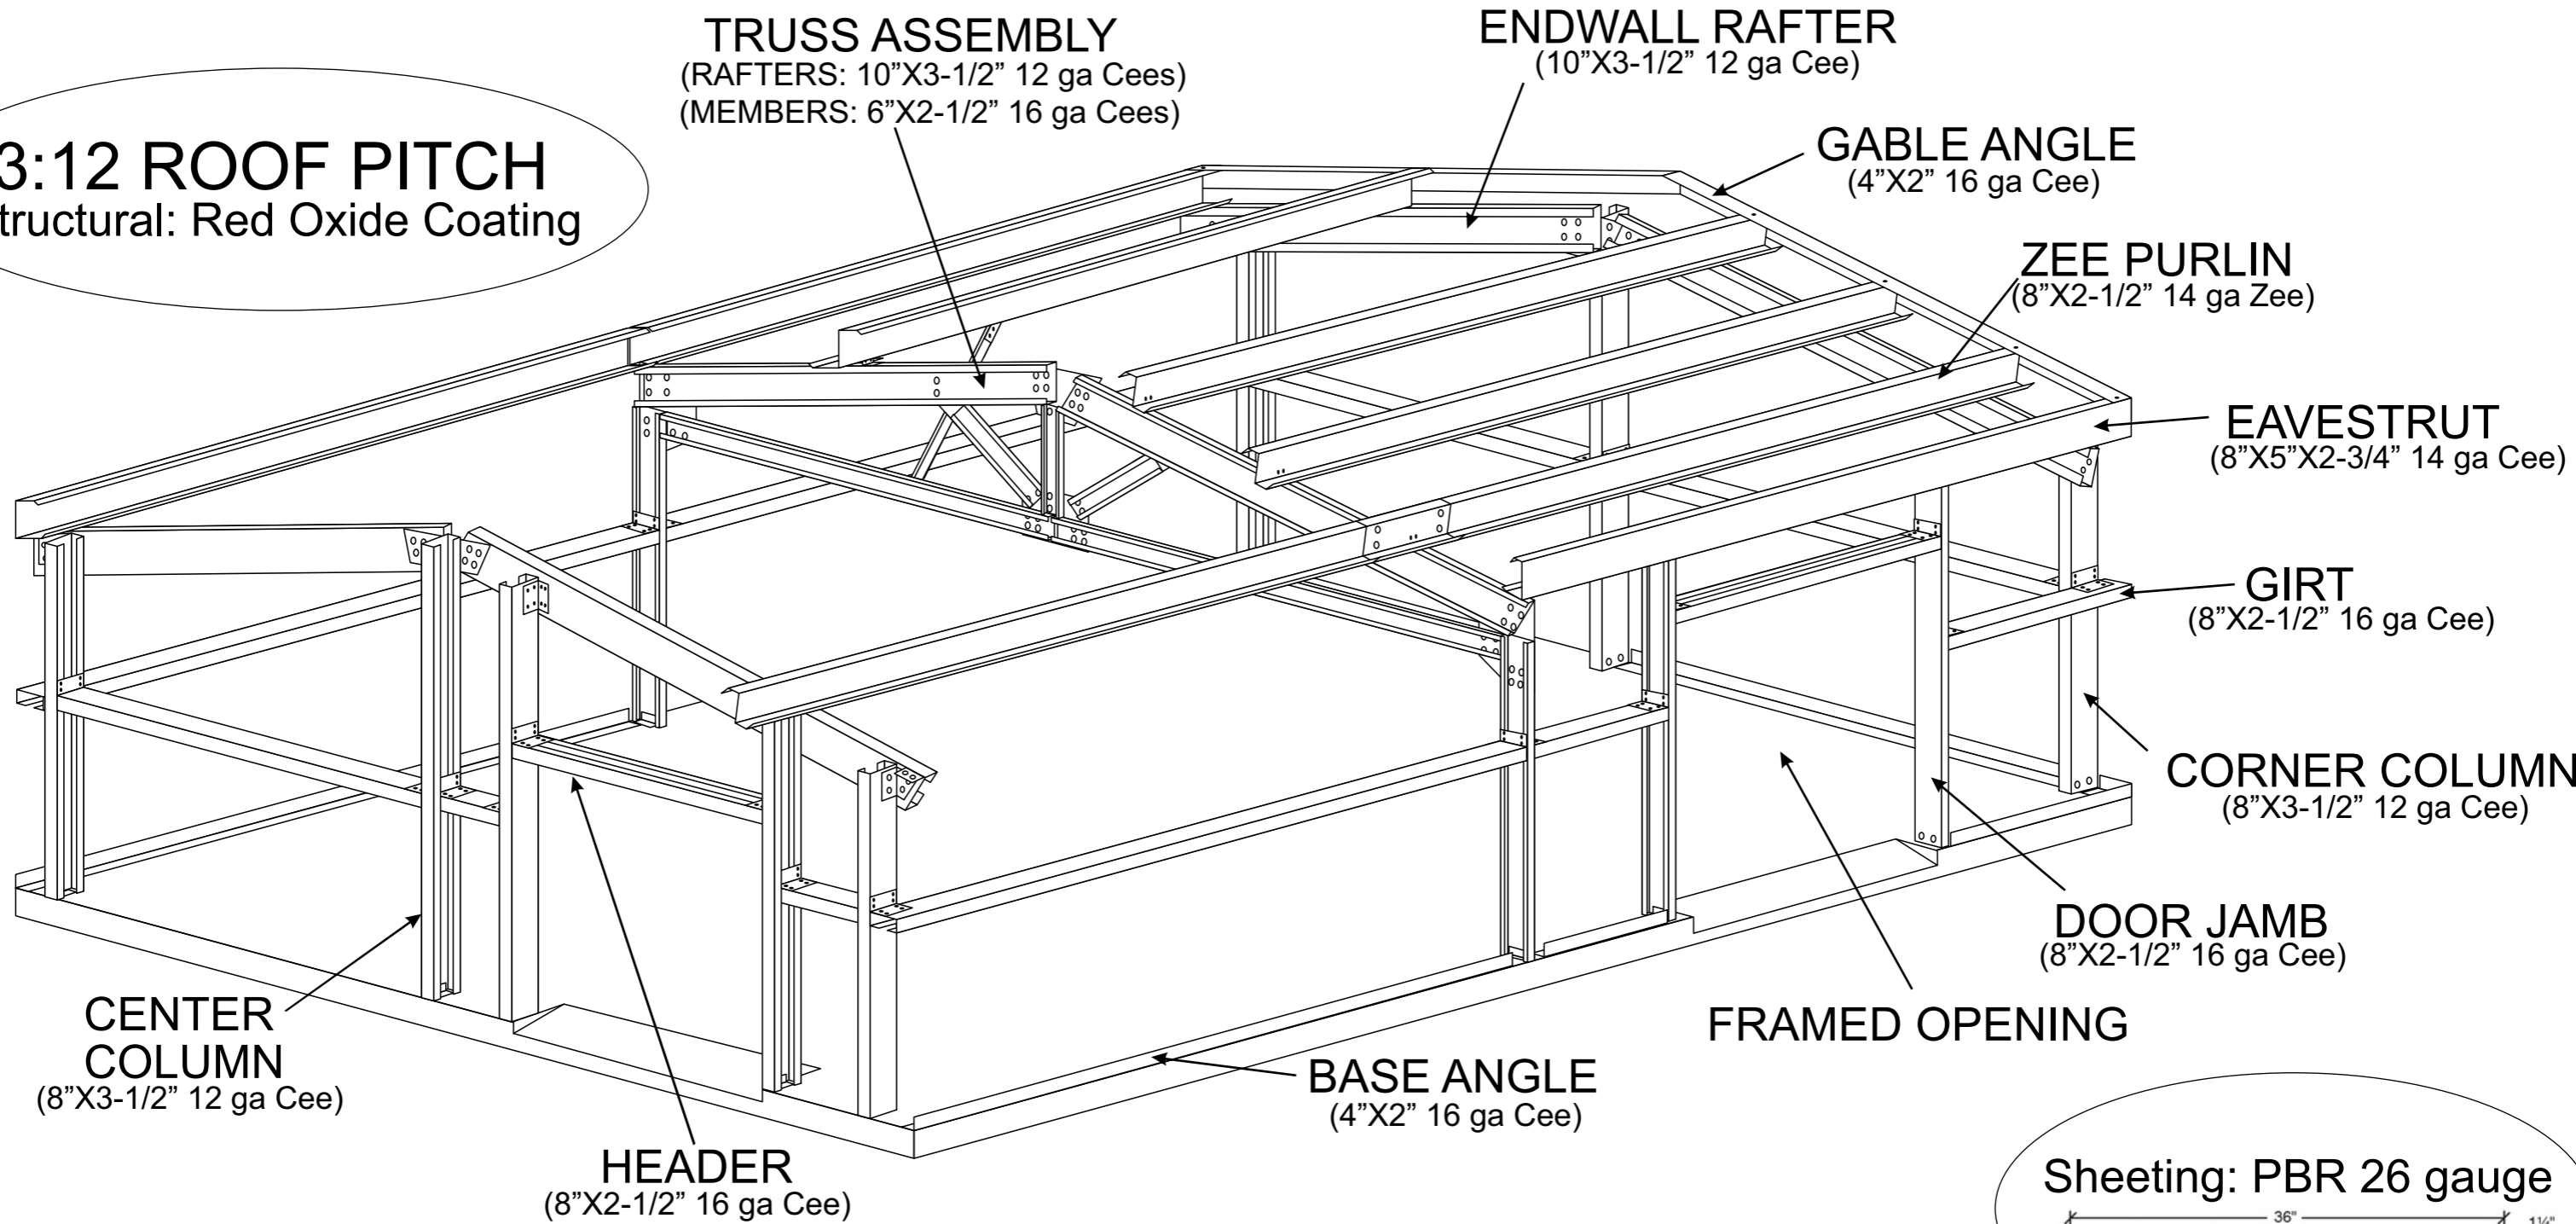

**3:12 ROOF PITCH**  
 Structural: Red Oxide Coating

**\*SAMPLE BUILDING\***

**Simpson Steel Building Company**

1117 Solitude Dr.  
 Van Buren, AR 72956  
 PHONE: 1-800-255-7624