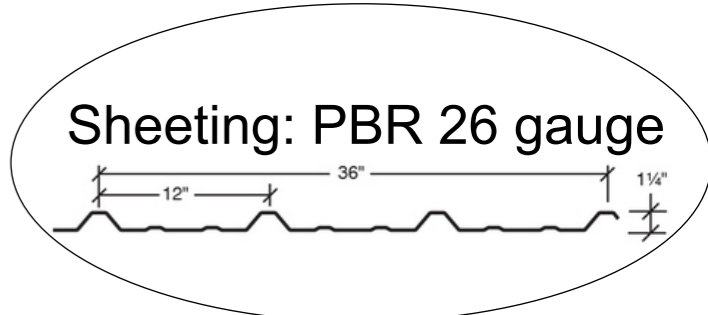

**3:12 ROOF PITCH**  
 Structural: Red Oxide Coating

**\*SAMPLE BUILDING\***

**Simpson Steel Building Company**

1117 Solitude Dr.  
 Van Buren, AR 72956  
 PHONE: 1-800-255-7624